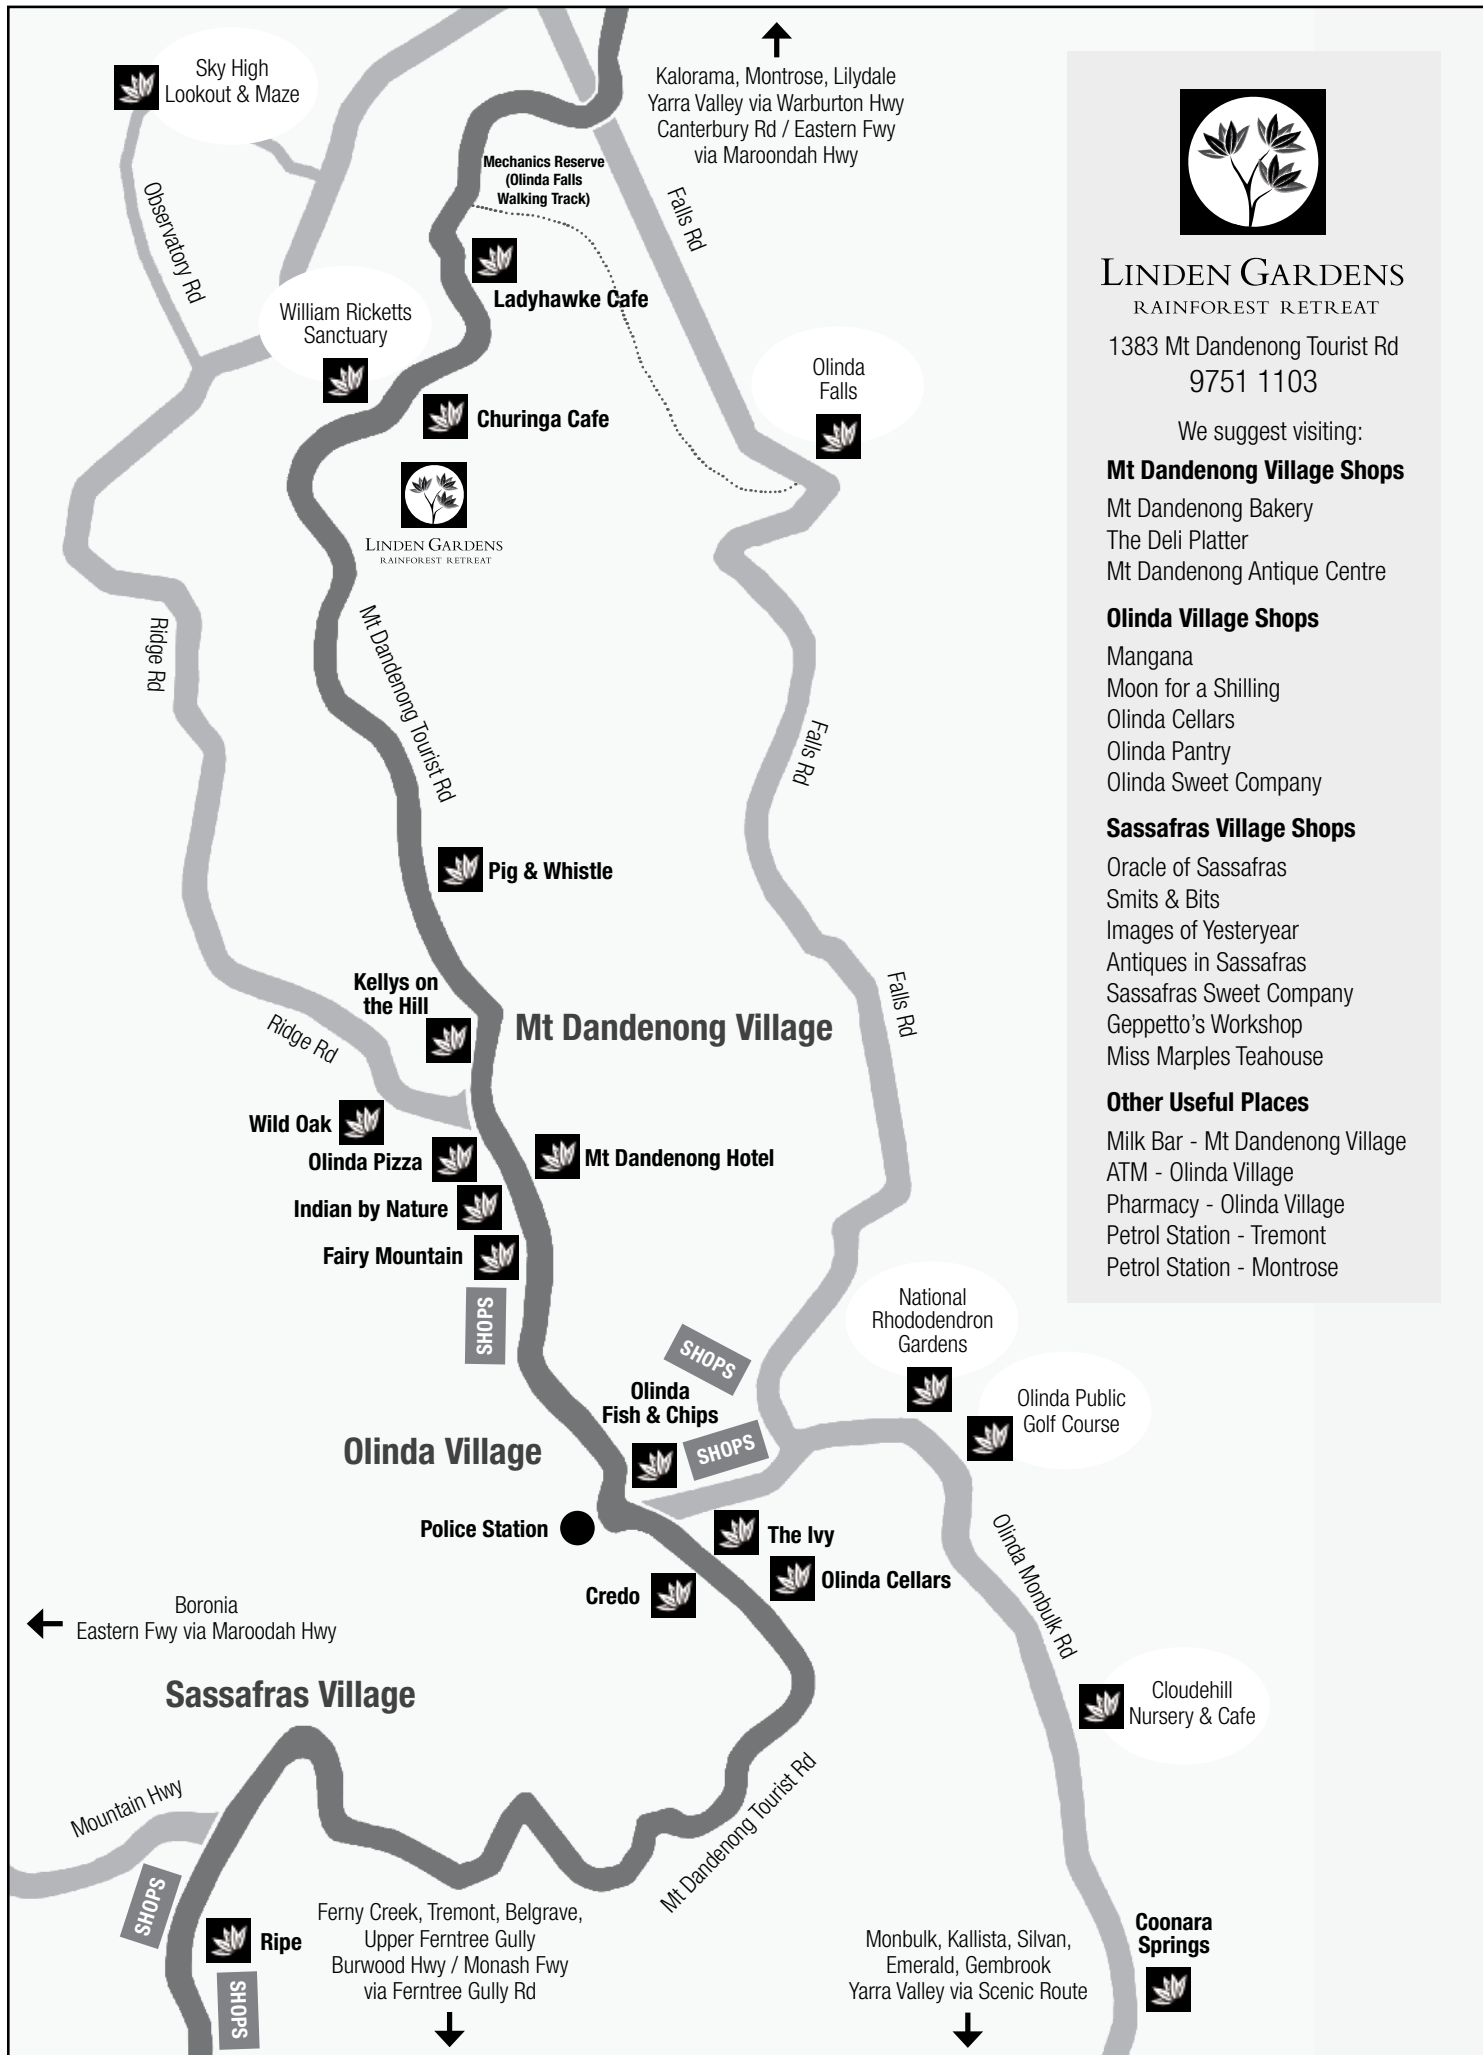

Map of The Mountain Villages

LINDEN GARDENS RAINFOREST RETREAT

1383 Mt Dandenong Tourist Rd
9751 1103

We suggest visiting:

Mt Dandenong Village Shops

Mt Dandenong Bakery
The Deli Platter
Mt Dandenong Antique Centre

Olinda Village Shops

Mangana
Moon for a Shilling
Olinda Cellars
Olinda Pantry
Olinda Sweet Company

SassafRAS Village Shops

Oracle of SassafRAS
Smits & Bits
Images of Yesteryear
Antiques in SassafRAS
SassafRAS Sweet Company
Geppetto's Workshop
Miss Marples Teahouse

Other Useful Places

Milk Bar - Mt Dandenong Village
ATM - Olinda Village
Pharmacy - Olinda Village
Petrol Station - Tremont
Petrol Station - Montrose